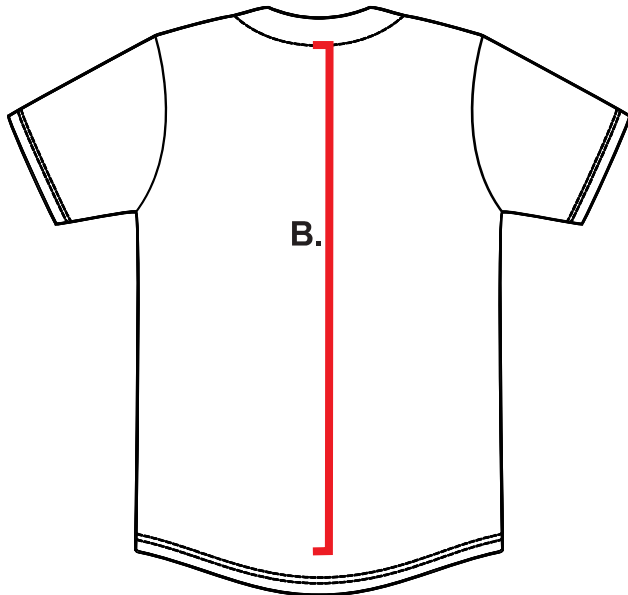

PRODUCT

BASEBALL JERSEYS

MEN'S

	A.Chest (in)	B.Length (in)
MXS	21	28
MS	22	29
MM	23	30
ML	24	31
MXL	25	32
M2XL	26	33
M3XL	27	34
M4XL	28	35

WOMEN'S

	A.Chest (in)	B.Length (in)
WXS	18	25.5
WS	19	26.5
WM	20	27.5
WL	21	28.5
WXL	22	29.5
W2XL	23	30.5

YOUTH

	A.Chest (in)	B.Length (in)
YXS	16	23.5
YS	17	24.5
YM	18	25.5
YL	19	26.5
YXL	20	27.5