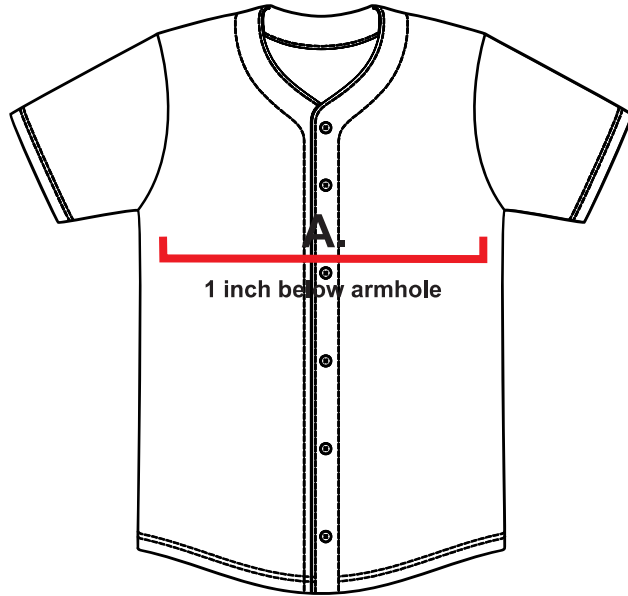

PRODUCT

BASEBALL JERSEYS

MEN'S

	A.Chest (in)	B.Length (in)
MXS	21	28
MS	22	29
MM	23	30
ML	24	31
MXL	25	32
M2XL	26	33
M3XL	27	34
M4XL	28	35

WOMEN'S

	A.Chest (in)	B.Length (in)
WXS	18	25.5
WS	19	26.5
WM	20	27.5
WL	21	28.5
WXL	22	29.5
W2XL	23	30.5

YOUTH

	A.Chest (in)	B.Length (in)
YXS	16	23.5
YS	17	24.5
YM	18	25.5
YL	19	26.5
YXL	20	27.5